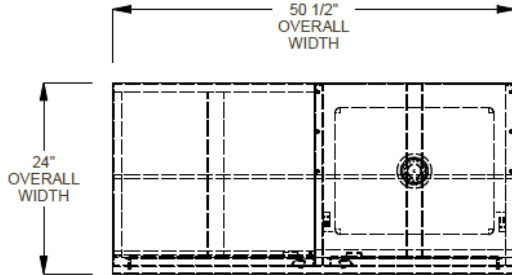

Features:

- All welded stainless steel design
- Mop tub dimensions: 16"W x 20"L x 12"D
- Shelving for storage
- Hinged door(s)
- 15° Slanted top
- 3.5" Recessed basket drain
- Ventilation on both sides
- Mop sink has open back for faucet and (1) top shelf
- Double Door Cabinet models include one side for extra storage with (3) shelves and an enclosed back with vents on the back and side. Option for the mop sink on the right or left side of the unit

STCT-HD2450.5H84-MPS-ST-KT

STCT-HD2425H84-MPS-ST-KT

Founded in 1946

Mop Sink Cabinets Double Door

STCT-HD2450.5H84-MPS-ST-KT
Model Drawings

Model Number	Order #	Overall Dimensions			Approx. Ship Wt (lb)
		Width	Length	Height	
		(in)	(in)	(in)	
Sink on Right Side					
STCT-HD2450.5H84-MPS-ST-KT	1151489	24	50.5	84	285
Sink on Left Side					
STCT-HD2450.5H84-MPSL-ST-KT	1151974	24	50.5	84	285

MOP SINK CABINETS

STCT-HD2425H84-MPS-ST-KT
Model Drawings

Model Number	Order #	Overall Dimensions			Approx. Ship Wt (lb)
		Width	Length	Height	
		(in)	(in)	(in)	
STCT-HD2425H84-MPS-ST-KT	1151471	24	25.3	84	147