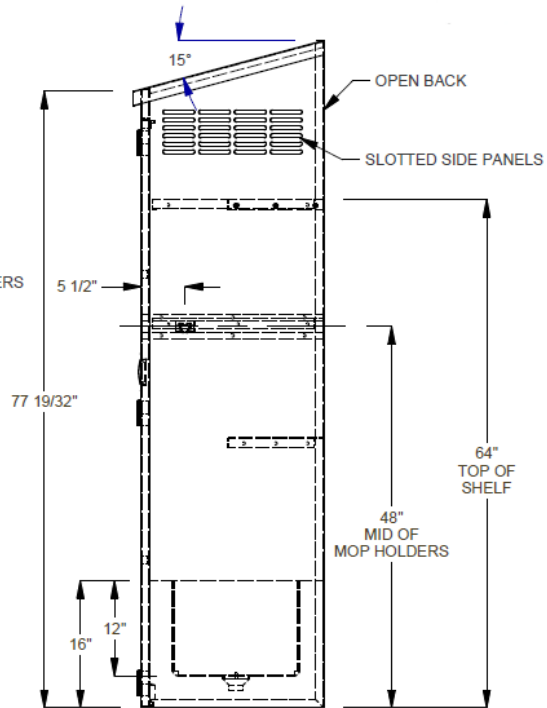

Features:

- All welded stainless steel design
- Mop tub dimensions: 16"W x 20"L x 12"D
- Shelving for storage
- Hinged door(s)
- 15° Slanted top
- 3.5" Recessed basket drain
- Ventilation on both sides
- Mop sink has open back for faucet and (1) top shelf
- Double Door Cabinet models include one side for extra storage with (3) shelves and an enclosed back with vents on the back and side. Option for the mop sink on the right or left side of the unit

STCT-HD2450.5H84-MPS-ST-KT

STCT-HD2425H84-MPS-ST-KT

Founded in 1946

Mop Sink Cabinets Double Door

STCT-HD2450.5H84-MPS-ST-KT
Model Drawings

Model Number	Order #	Overall Dimensions			Approx. Ship Wt (lb)
		Width	Length	Height	
		(in)	(in)	(in)	
Sink on Right Side					
STCT-HD2450.5H84-MPS-ST-KT	1151489	24	50.5	84	285
Sink on Left Side					
STCT-HD2450.5H84-MPSL-ST-KT	1151974	24	50.5	84	285

MOP SINK CABINETS

STCT-HD2425H84-MPS-ST-KT
Model Drawings

Model Number	Order #	Overall Dimensions			Approx. Ship Wt (lb)
		Width	Length	Height	
		(in)	(in)	(in)	
STCT-HD2425H84-MPS-ST-KT	1151471	24	25.3	84	147