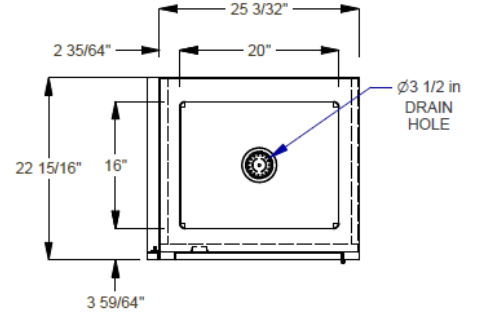

Features:

- All welded stainless steel design
- Mop tub dimensions: 16"W x 20"L x 12"D
- Shelving for storage
- Hinged door(s)
- 15° Slanted top
- 3.5" Recessed basket drain
- Ventilation on both sides
- Mop sink has open back for faucet and (1) top shelf
- Double Door Cabinet models include one side for extra storage with (3) shelves and an enclosed back with vents on the back and side. Option for the mop sink on the right or left side of the unit

STCT-HD2450.5H84-MPS-ST-KT

STCT-HD2425H84-MPS-ST-KT

Founded in 1946

Mop Sink Cabinets Double Door

STCT-HD2450.5H84-MPS-ST-KT
Model Drawings

Model Number	Order #	Overall Dimensions			Approx. Ship Wt (lb)
		Width	Length	Height	
		(in)	(in)	(in)	
Sink on Right Side					
STCT-HD2450.5H84-MPS-ST-KT	1151489	24	50.5	84	285
Sink on Left Side					
STCT-HD2450.5H84-MPSL-ST-KT	1151974	24	50.5	84	285

MOP SINK CABINETS

STCT-HD2425H84-MPS-ST-KT
Model Drawings

Model Number	Order #	Overall Dimensions			Approx. Ship Wt (lb)
		Width	Length	Height	
		(in)	(in)	(in)	
STCT-HD2425H84-MPS-ST-KT	1151471	24	25.3	84	147