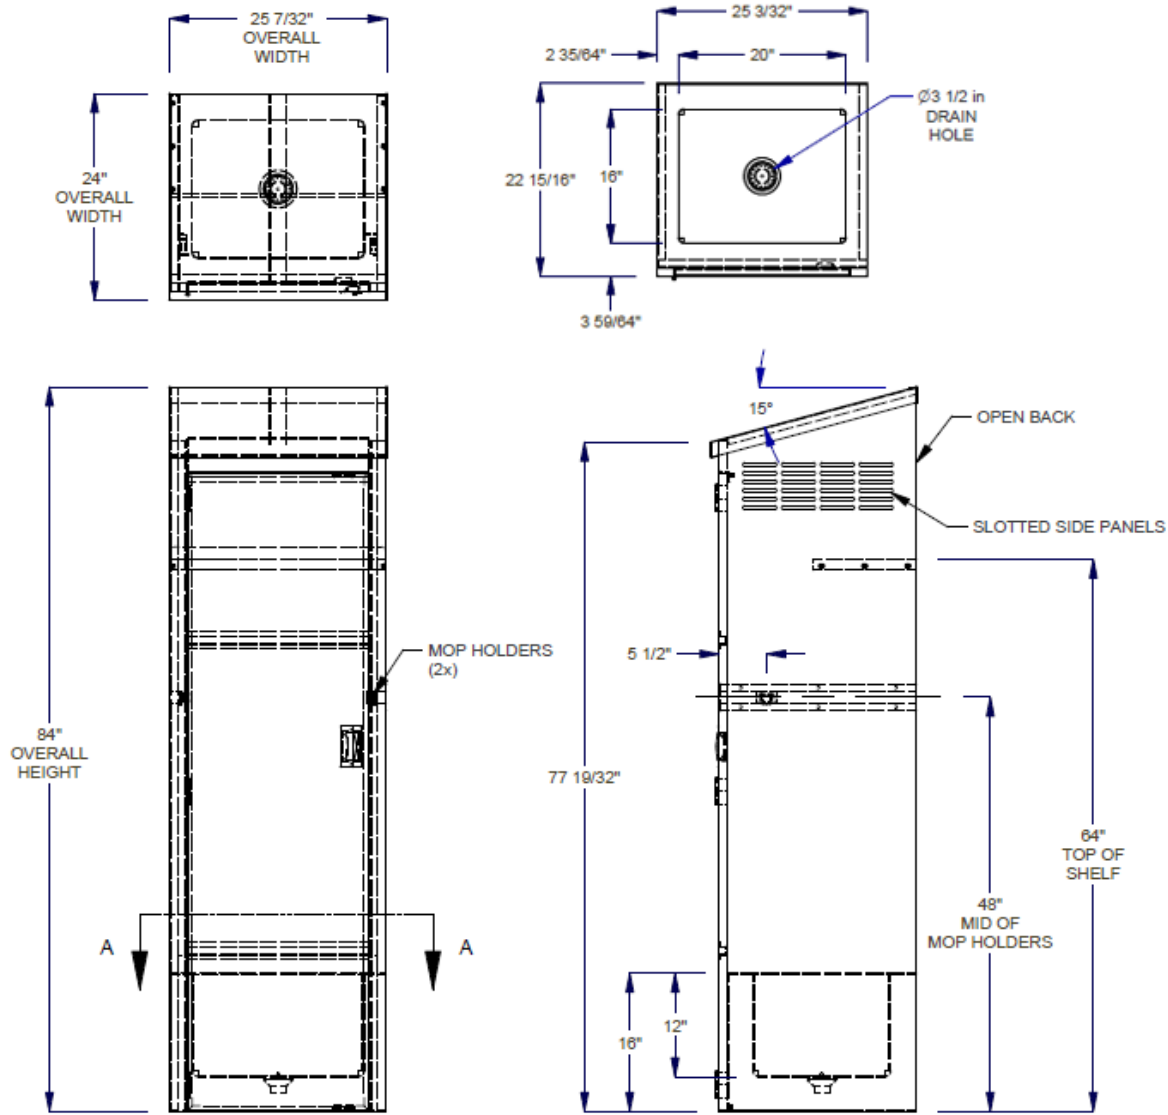

Features:

- All welded stainless steel design
- Mop tub dimensions: 16"W x 20"L x 12"D
- Shelving for storage
- Hinged door(s)
- 15° Slanted top
- 3.5" Recessed basket drain
- Ventilation on both sides
- Mop sink has open back for faucet and (1) top shelf
- Double Door Cabinet models include one side for extra storage with (3) shelves and an enclosed back with vents on the back and side. Option for the mop sink on the right or left side of the unit

MOP SINK CABINETS

STCT-HD2425H84-MPS-ST-KT
Model Drawings

Model Number	Order #	Overall Dimensions			Approx. Ship Wt (lb)
		Width	Length	Height	
		(in)	(in)	(in)	
STCT-HD2425H84-MPS-ST-KT	1151471	24	25.3	84	147