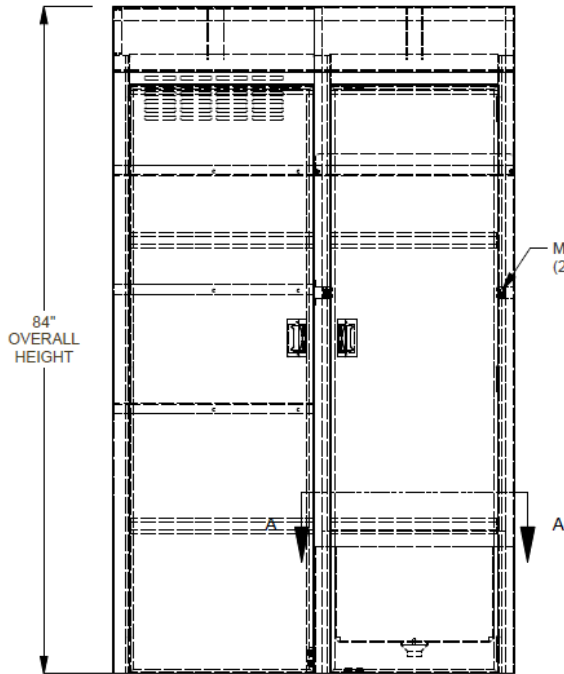

Features:

- All welded stainless steel design
- Mop tub dimensions: 16"W x 20"L x 12"D
- Shelving for storage
- Hinged door(s)
- 15° Slanted top
- 3.5" Recessed basket drain
- Ventilation on both sides
- Mop sink has open back for faucet and (1) top shelf
- Double Door Cabinet models include one side for extra storage with (3) shelves and an enclosed back with vents on the back and side. Option for the mop sink on the right or left side of the unit

STCT-HD2450.5H84-MPS-ST-KT

STCT-HD2425H84-MPS-ST-KT

Founded in 1946

Mop Sink Cabinets Double Door

STCT-HD2450.5H84-MPS-ST-KT
Model Drawings

Model Number	Order #	Overall Dimensions			Approx. Ship Wt (lb)
		Width	Length	Height	
		(in)	(in)	(in)	
Sink on Right Side					
STCT-HD2450.5H84-MPS-ST-KT	1151489	24	50.5	84	285
Sink on Left Side					
STCT-HD2450.5H84-MPSL-ST-KT	1151974	24	50.5	84	285

MOP SINK CABINETS

STCT-HD2425H84-MPS-ST-KT
Model Drawings

Model Number	Order #	Overall Dimensions			Approx. Ship Wt (lb)
		Width	Length	Height	
		(in)	(in)	(in)	
STCT-HD2425H84-MPS-ST-KT	1151471	24	25.3	84	147