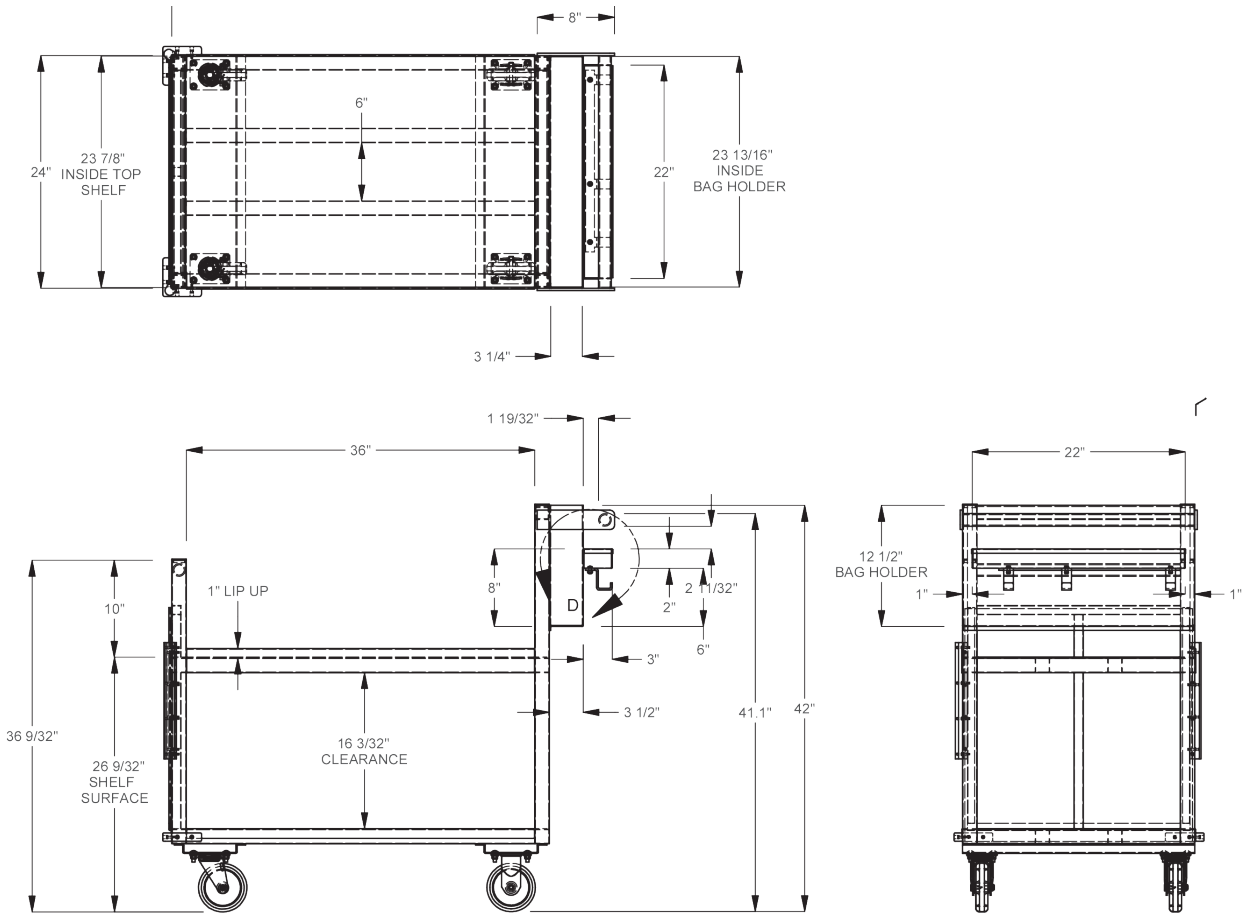

Picking Cart

Model Number	Order#	Overall Dimensions						Approx. Ship Wt	
		Width		Length		Height			
		(in)	(mm)	(in)	(mm)	(in)	(mm)	(lb)	(kg)
ALMCS-36-224-RCUH-HF	999707	24	610	45.75	1162	36.25	921	75	34

Caster Information

Swivel Plate Caster with 5" Polyurethane Wheel 738AW

Rigid Plate Caster with 5" Polyurethane Wheel 743W

5" Polyurethane Wheel 7112

In line with our policy to continually improve our products, Winholt reserves the right to change materials and specifications without notice.